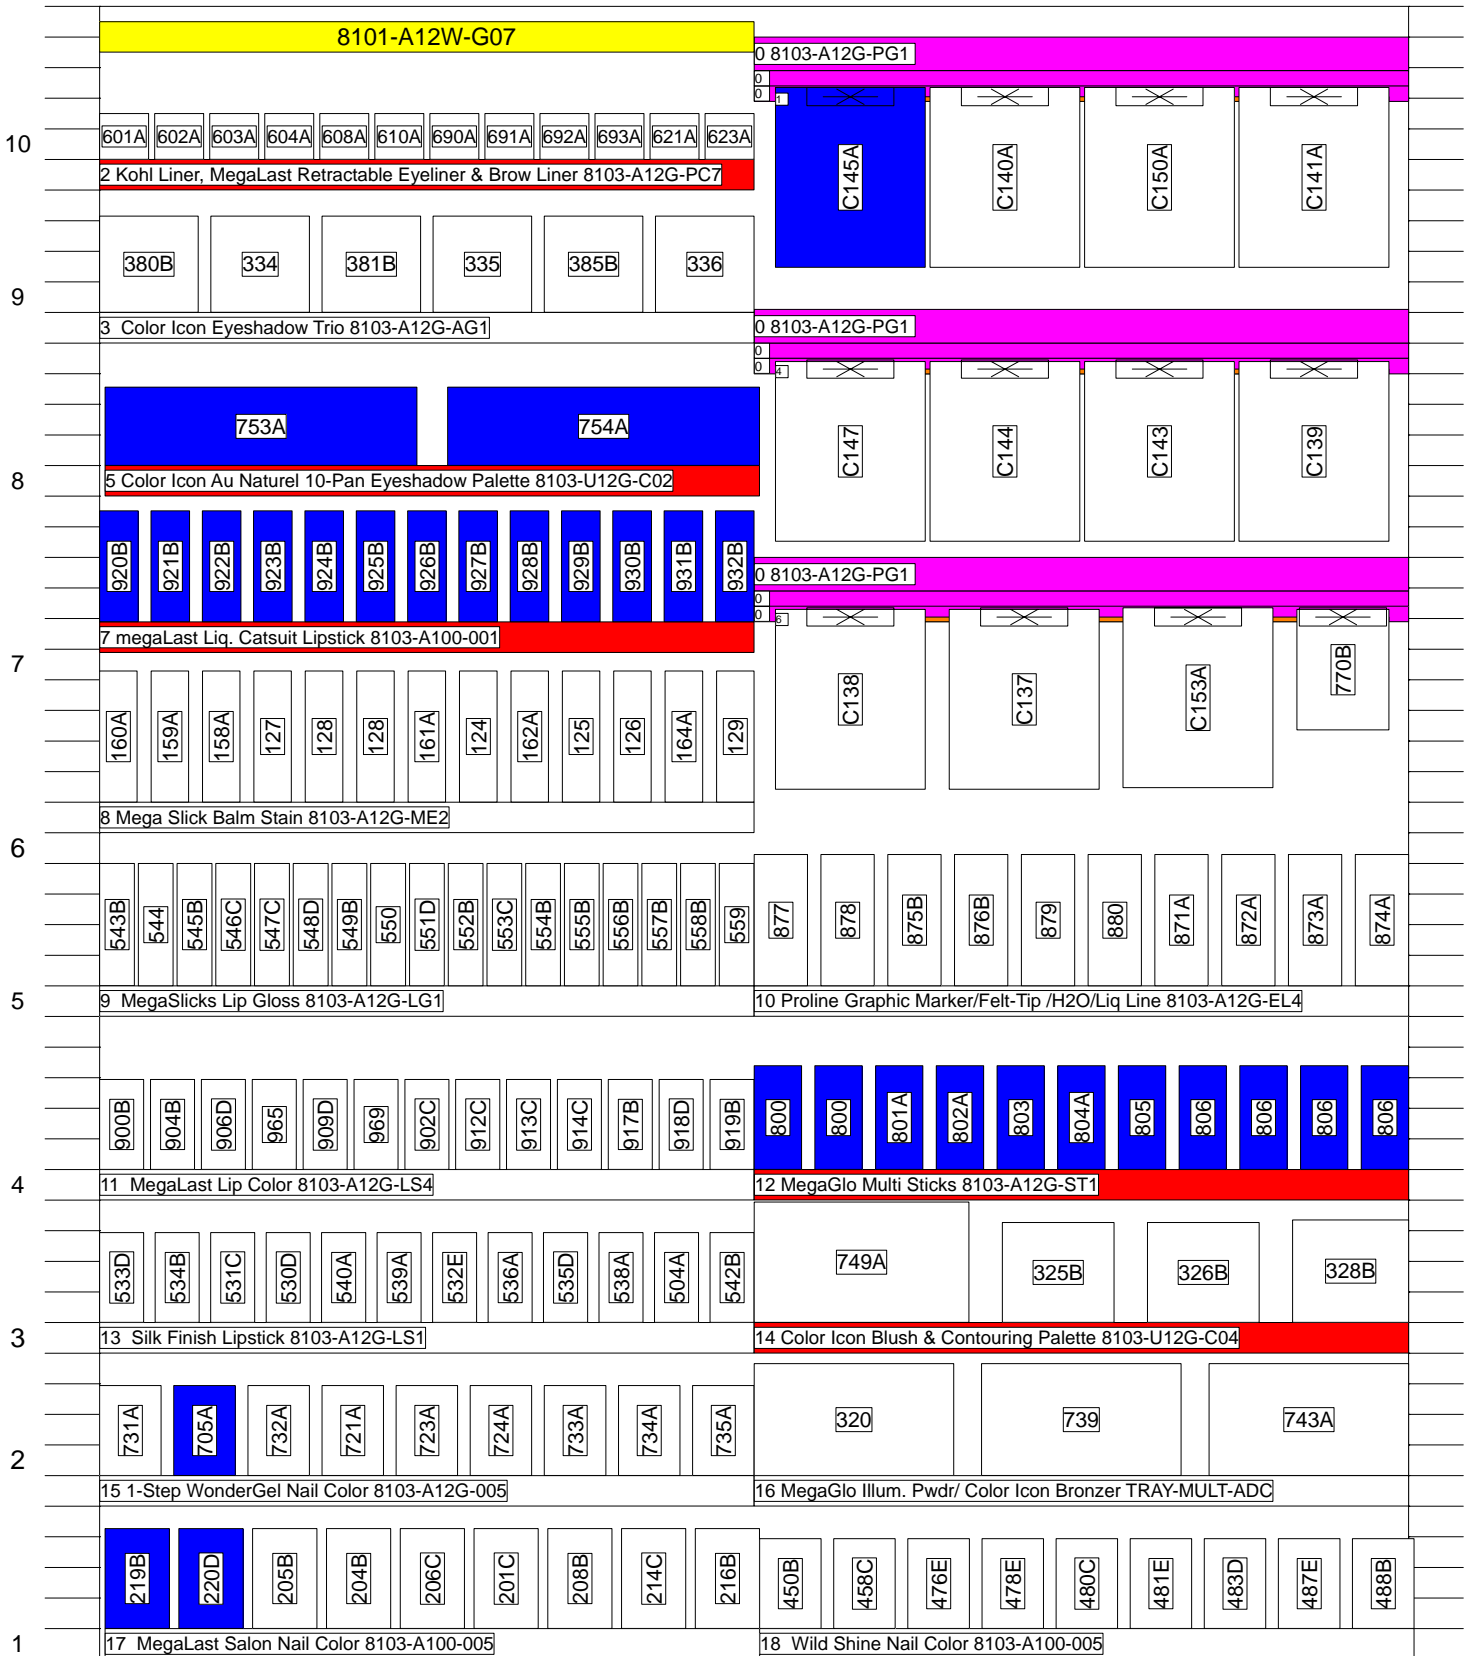

wet n wild 24" x 54"

2017 Custom Planogram

Shelf Strip # SWA-HE10-1724; Conversion # TWA-HE10-1724

Fixture #FWA-HE11-1724, FWA-HE12-1724, FWA-HE13-1724

June 10, 2016; rev 7/8/2016